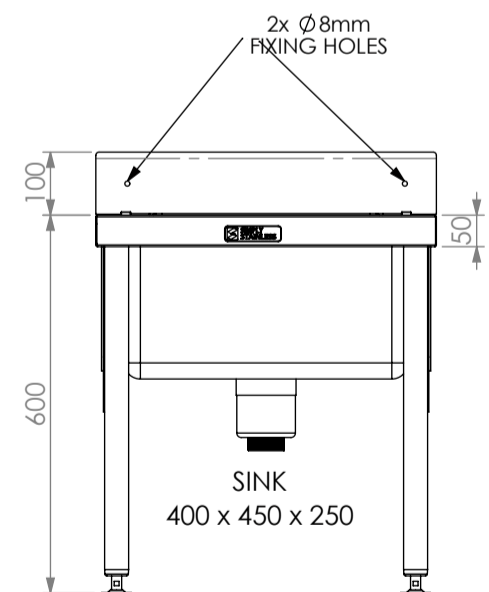

# SIMPLY STAINLESS

Modular Sinks, Tables & Shelving

SPECIFICATION	
Tops	- High quality stainless steel. - 1.2mm gauge, no. 4 Finnish.
Grid	- Hinged grid 10mm rod. - Full piano hinge.
Frames	- Ø38mm round tube stainless steel. - Satin polished. - Machined collars. - Adjustable stainless disc feet.
Wall brackets	- 25mm square tube.

34	Cleaners Sink			
	Product Code	Dimensions (mm)	Unit weight (Kg)	Load capacity (Kg)
	34-CL	540x490x600	7	20