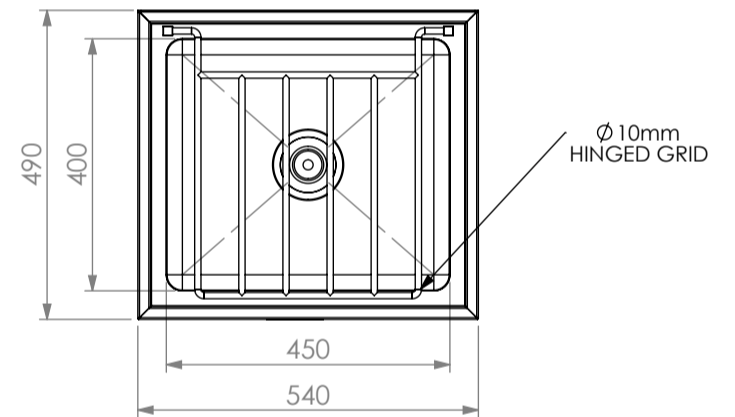

# SIMPLY STAINLESS

Modular Sinks, Tables & Shelving

SPECIFICATION	
Tops	- High quality stainless steel. - 1.2mm gauge, no. 4 Finnish.
Grid	- Hinged grid 10mm rod. - Full piano hinge.
Frames	- Ø38mm round tube stainless steel. - Satin polished. - Machined collars. - Adjustable stainless disc feet.
Wall brackets	- 25mm square tube.

34	Cleaners Sink			
	Product Code	Dimensions (mm)	Unit weight (Kg)	Load capacity (Kg)
	34-CL	540x490x600	7	20